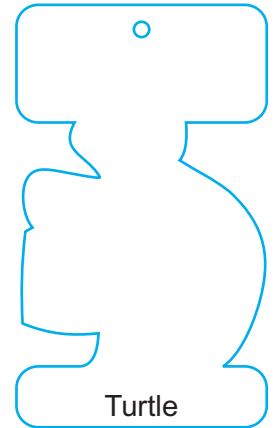

Die Shapes - Creatures & Characters / Numbers & Letters

50% of actual size