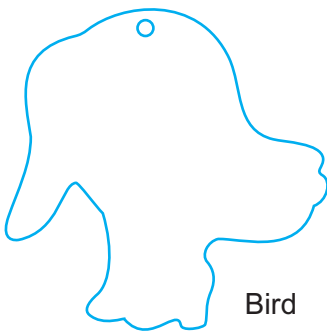

Die Shapes - Creatures & Characters / Numbers & Letters

50% of actual size

Indian Brave

Statue of Liberty

Dragon Cinnamon Whiskey

Honi Koni Shaved Ice

Bird

Viking

Rattlers R

St Louis Pharm

Dinosaur

Cow

Gas Mask

Turtle

Block "F"

Letter K