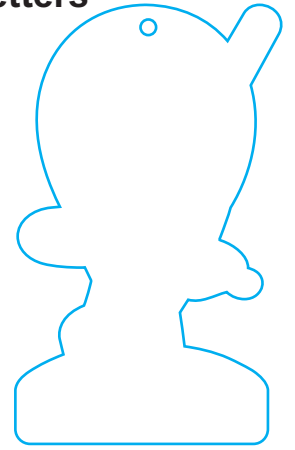

Die Shapes - Creatures & Characters / Numbers & Letters

50% of actual size

Indian Brave

Statue of Liberty

Dragon Cinnamon Whiskey

Honi Koni Shaved Ice

Bird

Viking

Rattlers R

St Louis Pharm

Dinosaur

Cow

Gas Mask

Turtle

Block "F"

Letter K