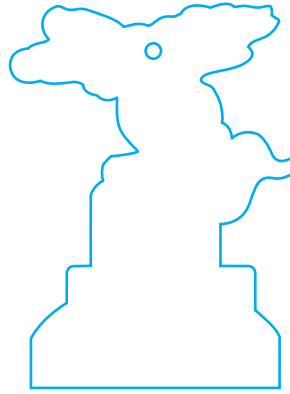

Die Shapes - Creatures & Characters / Numbers & Letters

50% of actual size

Indian Brave

Statue of Liberty

Dragon Cinnamon Whiskey

Honi Koni Shaved Ice

Bird

Viking

Rattlers R

St Louis Pharm

Dinosaur

Cow

Gas Mask

Turtle

Block "F"

Letter K