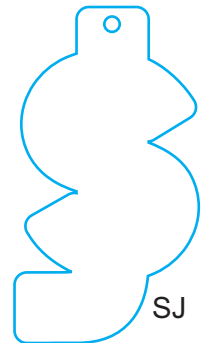

Die Shapes - Creatures & Characters / Numbers & Letters

50% of actual size

Turtle

SJ