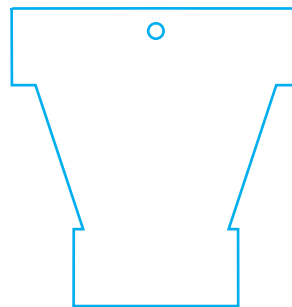

Die Shapes - Creatures & Characters / Numbers & Letters

50% of actual size

Letter V