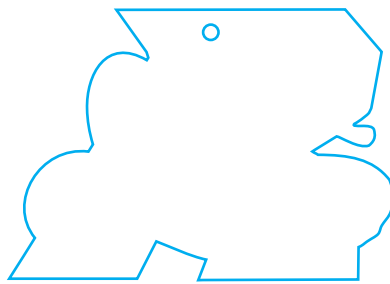

Die Shapes - Creatures & Characters / Numbers & Letters

50% of actual size

Indian Brave

Statue of Liberty

Dragon Cinnamon Whiskey

Honi Koni Shaved Ice

Bird

Viking

Rattlers R

St Louis Pharm

Dinosaur

Cow

Gas Mask

Turtle

Block "F"

Letter K