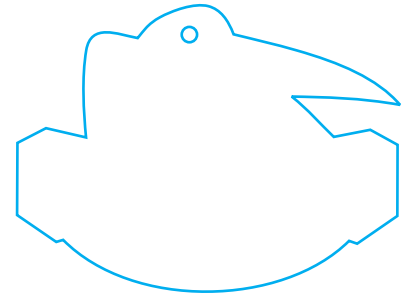

Die Shapes - Creatures & Characters / Numbers & Letters

50% of actual size

Indian Brave

Statue of Liberty

Dragon Cinnamon Whiskey

Honi Koni Shaved Ice

Bird

Viking

Rattlers R

St Louis Pharm

Dinosaur

Cow

Gas Mask

Turtle

Block "F"

Letter K